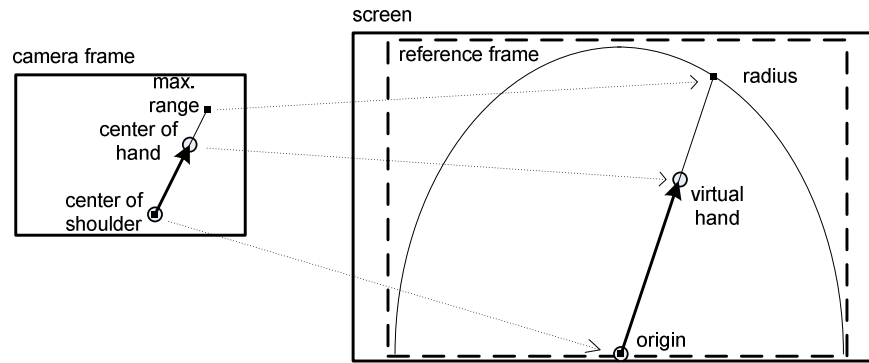

Sensor
Webcam

Clip

<http://www.youtube.com/watch?v=tDUz2OcQjtw>

<http://www.youtube.com/watch?v=TXbkprAlBy4>

Mapping Camera Position to Screen Position

Adjustable parameters

Mini Game 2
Preparing Recipes

Exercise
Controlled head movements
Rotation of the head in a horizontal plane and/or
bending forward of the neck

Sensor
Wii Remote (IR camera)

Clip
<http://www.youtube.com/watch?v=pabbC4ZK-6E>

Adjustable parameters

Drag factor

$$pos_{new} = pos_{old} + (pos_{target} - pos_{old}) * drag$$

Size of selection circle

Mini Game 3
Collecting eggs