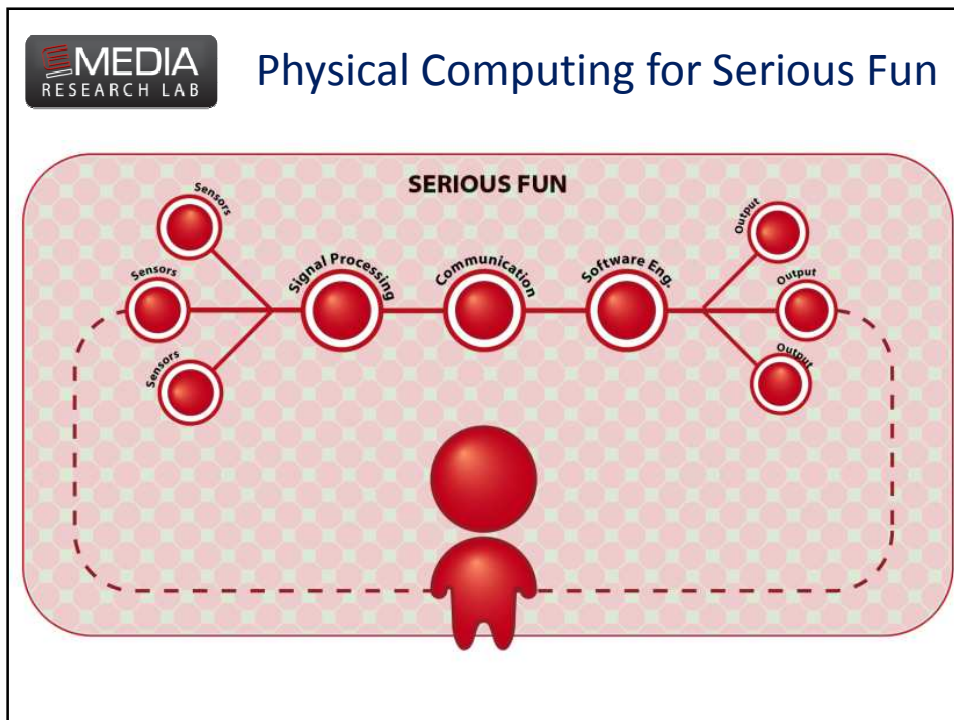

Kungfu
KEUKEN

Kungfu Kitchen: Digital Games for Physical Therapy

Luc Geurts
Vero Vanden Abeele

GROEP T KATHOLIEKE UNIVERSITEIT LEUVEN

The cover art features two cartoon characters in blue kungfu uniforms and brown hats, holding red chopsticks. They are standing in front of a traditional Chinese building with a tiled roof. The title 'Kungfu KEUKEN' is written in a stylized, bubbly font. The authors' names and the logos for GROEP T and KATHOLIEKE UNIVERSITEIT LEUVEN are also present.

Theme of the mini games:

Kung Fu Kitchen

What do you mean...

Calibration?

Adaptation?

Mini Game 1
Catching Dishes

Exercise

Stretching and bending of the arms
Extension of the elbow and exorotation of the shoulder

Sensor
Webcam

Clip

<http://www.youtube.com/watch?v=tDUz2OcQjtw>

<http://www.youtube.com/watch?v=TXbkprAlBy4>

Mapping Camera Position to Screen Position

Adjustable parameters

Mini Game 2
Preparing Recipes

Exercise
Controlled head movements
Rotation of the head in a horizontal plane and/or
bending forward of the neck

Sensor
Wii Remote (IR camera)

Clip
<http://www.youtube.com/watch?v=pabbC4ZK-6E>

Adjustable parameters

Drag factor

$$pos_{new} = pos_{old} + (pos_{target} - pos_{old}) * drag$$

Size of selection circle

Mini Game 3
Collecting eggs